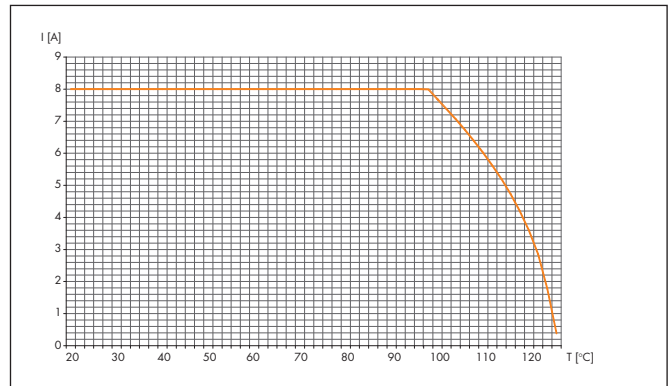

### Derating M 16

Straight connectors male + female, 10 pole,  
wires 10 x AWG 18

### Derating M 16 TWINTUS

TWINTUS and straight connector female M 16  
4+3+PE, wires AWG 14 (Power)  
10pole, wires AWG 26

### Derating M 23 Signal

Straight Connectors male + female,  
wires 12 x AWG 17

Derating