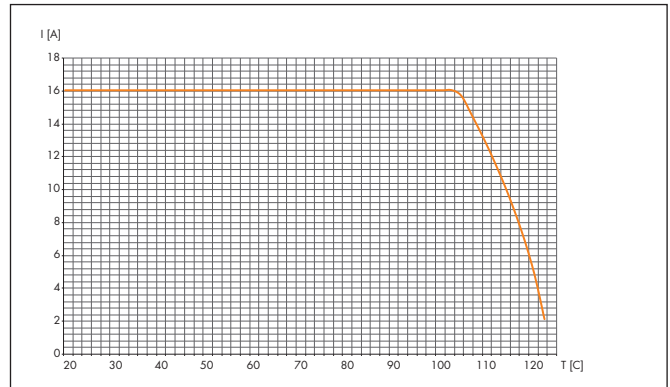

### Derating M 16

Straight connectors male + female, 10 pole,  
wires 10 x AWG 18

### Derating M 16 TWINTUS

TWINTUS and straight connector female M 16  
4+3+PE, wires AWG 14 (Power)  
10pole, wires AWG 26