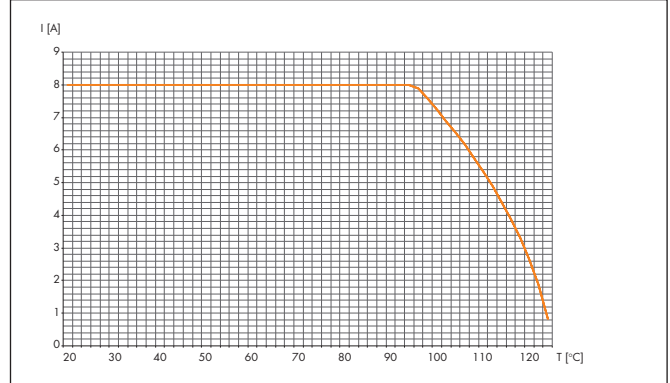

### Derating M 16

Straight connectors male + female, 10 pole,  
wires 10 x AWG 18

### Derating M 16 TWINTUS

TWINTUS and straight connector female M 16  
4+3+PE, wires AWG 14 (Power)  
10pole, wires AWG 26

### Derating M 23 Signal

Straight Connectors male + female,  
wires 12 x AWG 17

Derating