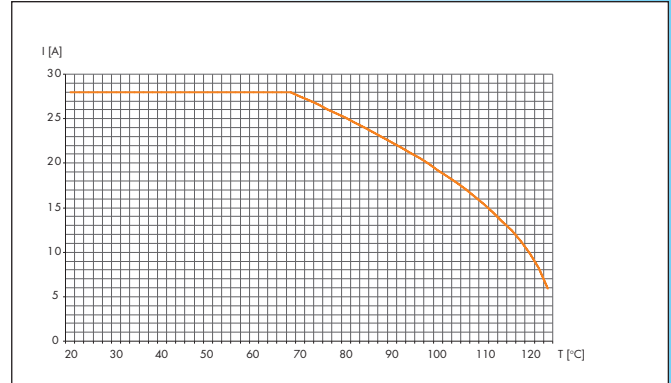

Derating

Derating M23 Power

Straight connectors male + female M23, 5 + PE,
wires 5 x AWG 12