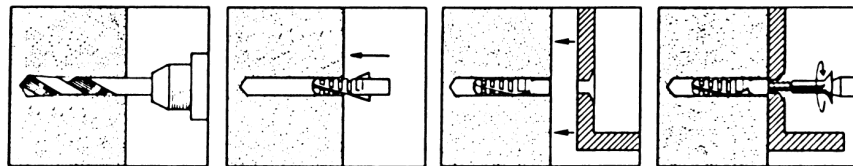

Nylon plugs

All-purpose plugs for through setting

All-purpose plugs for flush setting

- Toothed contour clamps on every type of wall: concrete, brick, hollow brick
- Strong and secure engagement
- Special nylon quality weather resistant, fatigue resistant for temperatures from -40 to $+80$ °C
- Concentric screw positioning due to inner center ridge
- Handy packages

Calculation of the minimum screw length