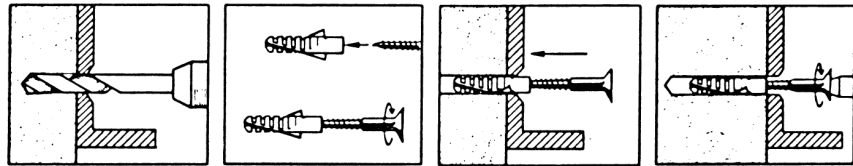

Nylon plugs

All-purpose plugs for through setting

All-purpose plugs for flush setting

- Toothed contour clamps on every type of wall: concrete, brick, hollow brick
- Strong and secure engagement
- Special nylon quality weather resistant, fatigue resistant for temperatures from -40 to $+80$ °C
- Concentric screw positioning due to inner center ridge
- Handy packages

Calculation of the minimum screw length